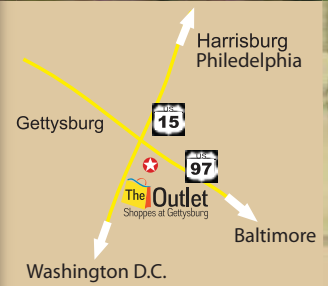

Join stores like:

adidas
American Eagle
Brooks Brothers
Gap
Gymboree
Jones NY
Justice
Old Navy
PacSun
Tommy Hilfiger
Under Armour
...and more

New Expansion Area

Area Facts

- New 10 screen state of the art theater with three 3/D Digital Screen
- Trade area of 13.4 million people
- Average Household Income \$78,500
- Grand Opening in 2008 of a \$95 million National Monument Museum in the 6,000 acre U. S. National Park
- Gettysburg area has enjoyed annual increases in population since 1980, reflective of the increased opportunities in the area
- Located in one of the fastest growing areas in Pennsylvania
- The Outlet Shoppes at Gettysburg is strategically situated along the south side of Baltimore Pike, just east of Route 15 and south of the Gettysburg National Park

Gettysburg, PA Area Shopping

Outlet Centers

Anchors

Distance

Prime Outlets
Hagerstown, MD

Gap, Nike, L.L. Bean,
Polo, Tommy Hilfiger

40 miles

The Outlets at Hershey
Hershey, PA

65 miles

Shopping Centers

Anchors

Distance

North Hanover Mall
Hanover, PA

JCPenney, Sears,
The Bon-Ton

16 miles

Town Mall of Westminster
Westminster, MD

Camp Hill Shopping Mall
Harrisburg, PA

Boscov's

36 miles

Francis Scott Key Mall
Frederick, MD

JC Penney, Macy's,
Sears, Value City

37 miles