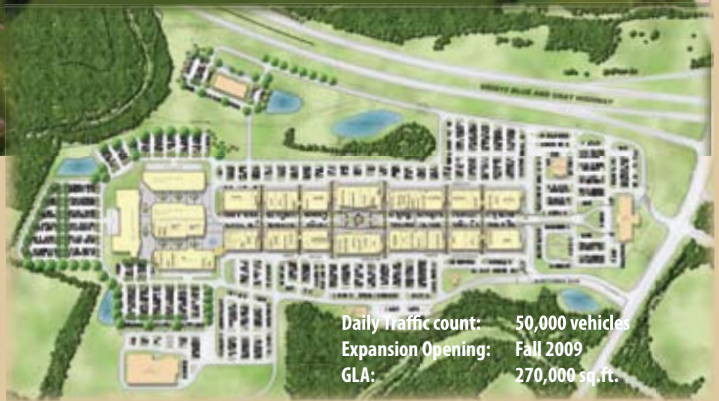

The Outlet

Shoppes at Gettysburg

-The Outlet Shoppes at Gettysburg is the dominant retail destination in the area

-Over 2.3 million visitors per year

-New \$95 million National Museum opened Spring 2008

-Famous tourist location of Abraham Lincoln's Gettysburg Address

Join stores like:

adidas
American Eagle
Brooks Brothers
Gap
Gymboree
Jones NY
Justice
Old Navy
PacSun
Tommy Hilfiger
Under Armour
...and more

New Expansion Area

Area Facts

- New 10 screen state of the art theater with three 3/D Digital Screen
- Trade area of 13.4 million people
- Average Household Income \$78,500
- Grand Opening in 2008 of a \$95 million National Monument Museum in the 6,000 acre U. S. National Park
- Gettysburg area has enjoyed annual increases in population since 1980, reflective of the increased opportunities in the area
- Located in one of the fastest growing areas in Pennsylvania
- The Outlet Shoppes at Gettysburg is strategically situated along the south side of Baltimore Pike, just east of Route 15 and south of the Gettysburg National Park

Gettysburg, PA Area Shopping

Outlet Centers

Anchors

Distance

Prime Outlets
Hagerstown, MD

Gap, Nike, L.L. Bean,
Polo, Tommy Hilfiger

40 miles

The Outlets at Hershey
Hershey, PA

Brooks Brothers
Calvin Klien
Chico's, Polo,

52 miles

Leesburg Corner
Premium Outlets
Leesburg, VA

Adidas, Carters, Gap,
Geoffrey Been,
Polo, Tommy Hilfiger

58 miles

Tanger Outlet Center
Lancaster, PA

Banana Republic,