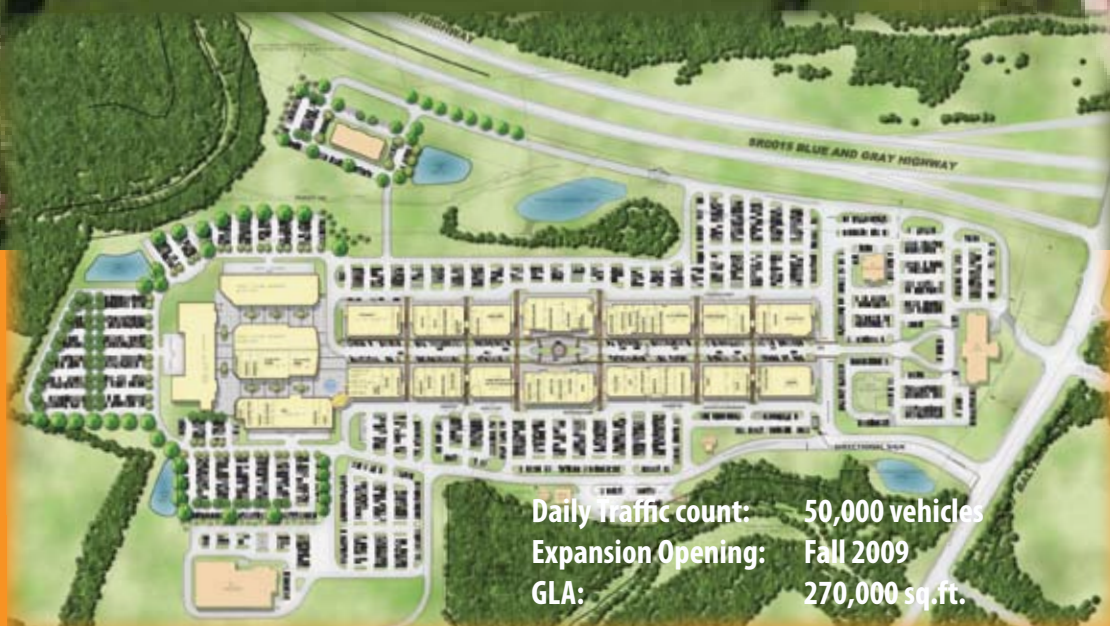

The Outlet

Shoppes at Gettysburg

-The Outlet Shoppes at Gettysburg is the dominant retail destination in the area

-Over 2.3 million visitors per year

-New \$95 million National Museum opened Spring 2008

-Famous tourist location of Abraham Lincoln's Gettysburg Address

PacSun

Puma

Tommy Hilfiger

...and more

Area Facts

- New 10 screen state of the art theater with three 3/D Digital Screen
- Trade area of 13.4 million people
- Average Household Income \$78,500
- Grand Opening in 2008 of a \$95 million National Monument Museum in the 6,000 acre U. S. National Park
- Gettysburg area has enjoyed annual increases in population since 1980, reflective of the increased opportunities in the area
- Located in one of the fastest growing areas in Pennsylvania
- The Outlet Shoppes at Gettysburg is strategically situated along the south side of Baltimore Pike, just east of Route 15 and south of the Gettysburg National Park

Daily Traffic count: 50,000 vehicles
 Expansion Opening: Fall 2009
 GLA: 270,000 sq. ft.

Gettysburg, PA Area Shopping **Outlet Centers** **Anchors** **Distance**

Prime Outlets Hagerstown, MD	Gap, Nike, L.L. Bean, Polo, Tommy Hilfiger	40 miles
The Outlets at Hershey Hershey, PA	Brooks Brothers Calvin Klien Chico's, Polo, Liz Claiborne, Haggart	52 miles
Leesburg Corner Premium Outlets Leesburg, VA	Adidas, Carters, Gap, Geoffrey Been, Polo, Tommy Hilfiger	58 miles
Tanger Outlet Center Lancaster, PA	Banana Republic,	65 miles